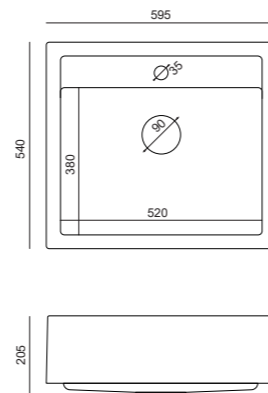

BILL 110 + nano PVD

BILL 110 + nano PVD