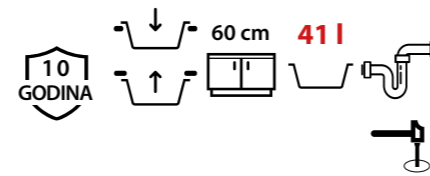

BILL 110 + nano PVD

BILL 110 + nano PVD