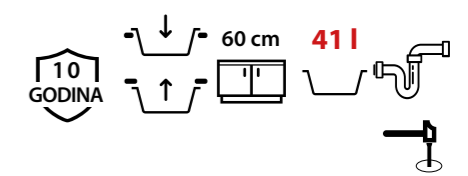

BILL 110 + nano PVD

BILL 110 + nano PVD