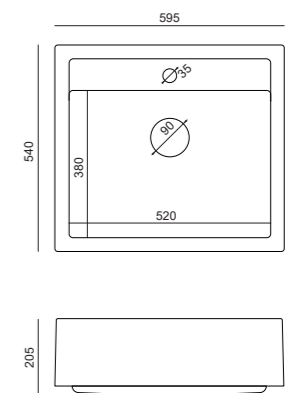

BILL 110 + nano PVD

BILL 110 + nano PVD